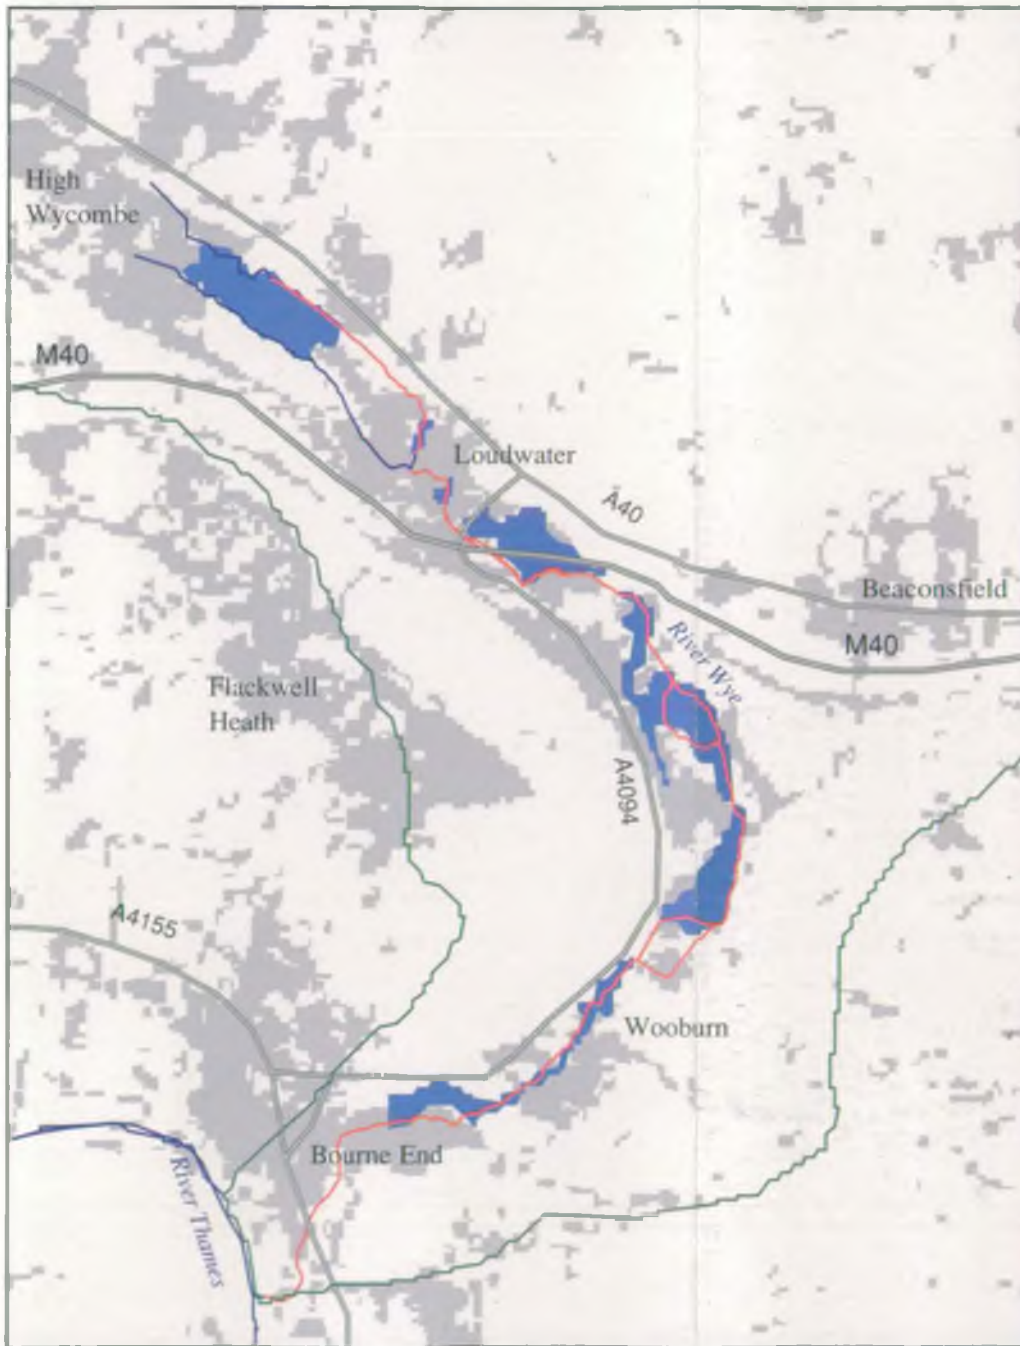

Flood Warning Information

For South Buckinghamshire
River Wye Catchment

Map Key

-  Areas liable to flood from rivers.
-  Reach of river protected by a flood defence scheme which has reduced the risk of flooding.
-  Urban Area.
-  River catchment boundary.
-  Main river (open channel and culvert).
-  Main Road.

ENVIRONMENT
AGENCY

Please keep this leaflet safe.

It contains important information about flood warning arrangements in your area.

ENVIRONMENT
AGENCY

Flood Information map for South Buckinghamshire – River Wye Catchment

Flood Risks in this Area

The map on the back of this leaflet shows the rivers and streams in your area. It also shows where floods have happened in the past, where they could happen in the future and where there are flood defences which reduce the risk of flooding.